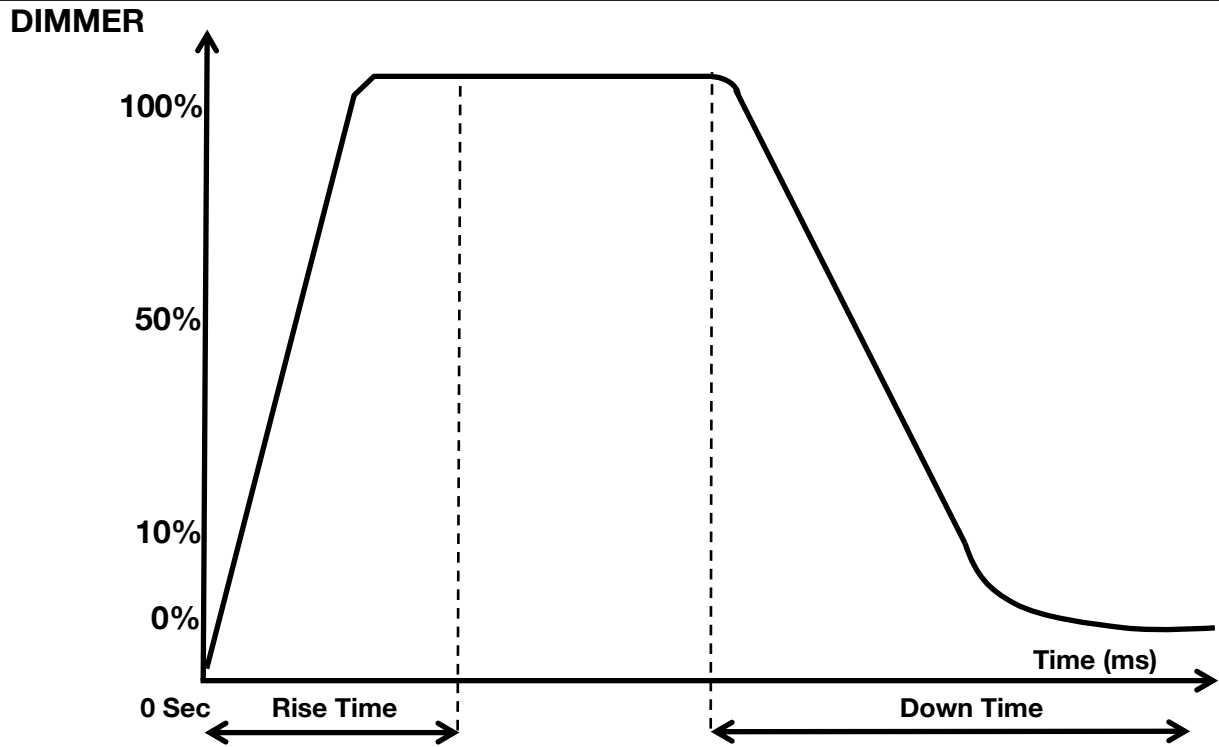

# Dimmer Curve Chart

Dimming Curve Ramp Effect	0 sec Fade Time		1 sec Fade Time	
	Rise Time (ms)	Down Time (ms)	Rise Time (ms)	Down Time (ms)
Standard (default)	0	0	0	0
Stage	780	1100	1540	1660
TV	1180	1520	1860	1940
Architectural	1380	1730	2040	2120
Theatre	1580	1940	2230	2280
Stage 2	0	1100	0	1660