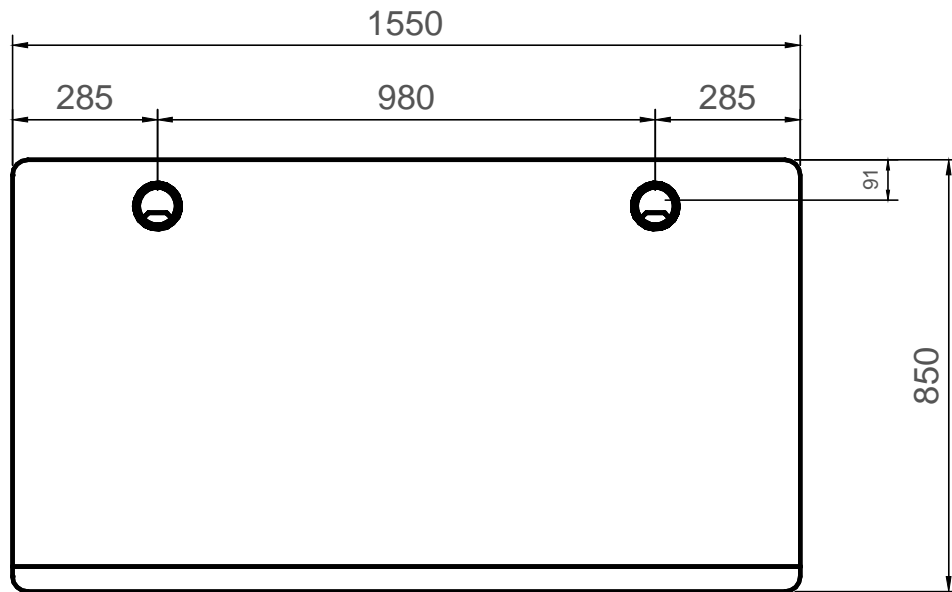

Technical Plan (in mm)

TOP VIEW

SIDE VIEW

KEYBOARD TRAY