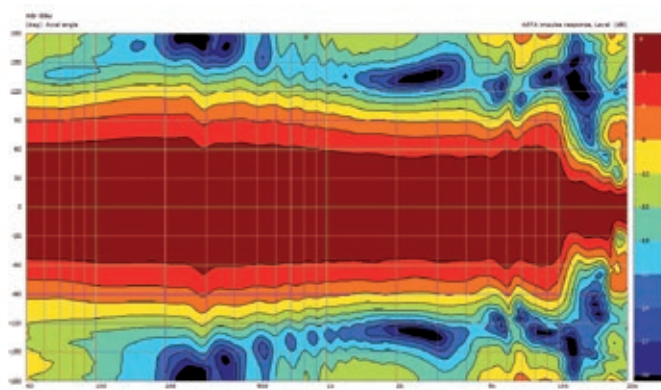

# MB 88U Dual Black - USB / XLR mic

- ✓ Dynamic vocal microphone with XLR and USB connection
- ✓ AD converter with 16 bit / 48 kHz
- ✓ No USB driver necessary
- ✓ For PC and MAC
- ✓ Incl. USB cable, without microphone clip

Polar pattern @ 1 kHz

Connection / Supply	XLR / USB
Transducer concept	dynamic
Directivity	Cardioid
Field sensitivity [mV/ Pa]	2.1
Field sensitivity [dB re 1V/ Pa]	-53.8
Equivalent noise level [dB(A)]	13.3
Signal-to-noise ratio [dB(A)]	80.7
Maximum SPL [dB SPL @ 1% THD]	137
Electric impedance [ohm @ 1 kHz]	600
Frequency response 0.1 m -10 dB	20 – 16.000 Hz
Dimensions	182 × 51 mm
Weight	236 g