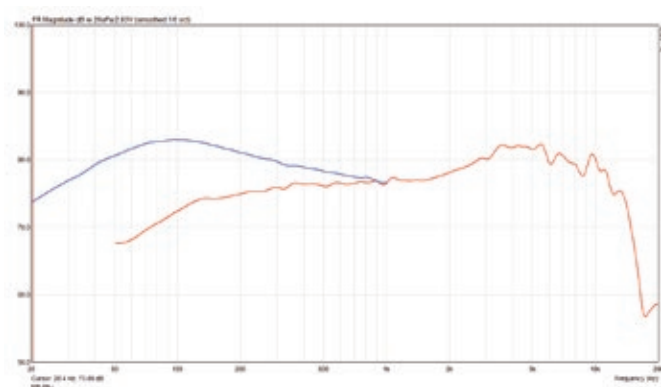

Polar pattern @ 1 kHz

Connection / Supply	XLR / USB
Transducer concept	dynamic
Directivity	Cardioid
Field sensitivity [mV/ Pa]	2.1
Field sensitivity [dB re 1V/ Pa]	-53.8
Equivalent noise level [dB(A)]	13.3
Signal-to-noise ratio [dB(A)]	80.7
Maximum SPL [dB SPL @ 1% THD]	137
Electric impedance [ohm @ 1 kHz]	600
Frequency response 0.1 m -10 dB	20 – 16.000 Hz
Dimensions	182 × 51 mm
Weight	236 g