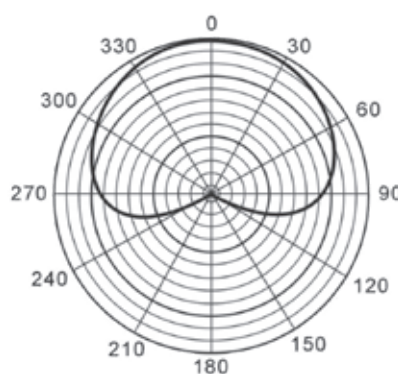

# MB 88U Dual Black - USB / XLR mic

- ✓ Dynamic vocal microphone with XLR and USB connection
- ✓ AD converter with 16 bit / 48 kHz
- ✓ No USB driver necessary
- ✓ For PC and MAC
- ✓ Incl. USB cable, without microphone clip

Polar pattern @ 1 kHz

Connection / Supply	XLR / USB
Transducer concept	dynamic
Directivity	Cardioid
Field sensitivity [mV/ Pa]	2.1
Field sensitivity [dB re 1V/ Pa]	-53.8
Equivalent noise level [dB(A)]	13.3
Signal-to-noise ratio [dB(A)]	80.7
Maximum SPL [dB SPL @ 1% THD]	137
Electric impedance [ohm @ 1 kHz]	600
Frequency response 0.1 m -10 dB	20 – 16.000 Hz
Dimensions	182 × 51 mm
Weight	236 g