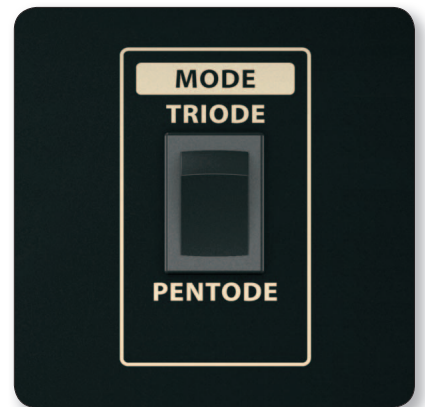

High-Definition Reverb

Adding to its impressive list of tone-shaping options, the VINTAGE V55 INFINIUM's high-definition Reverb puts the perfect finishing touch to your signature sound. Adjustable via the dedicated control on the front panel, you can finally achieve any sound you desire – from a subtle touch to the cavernous, natural-sounding reverberation of a large arena.

Guitar Amplifiers

VINTAGE V55 INFINIUM

55-Watt Vintage 2-Channel Tube Combo with
INFINIUM Tube Life Multiplier,
12" TURBOSOUND Speaker, and Reverb

Own the Tone

The VINTAGE V55 INFINIUM's amazing tone-palette begins with its footswitchable, 2-channel (Clean and Lead) preamp. Tone-sculpting options abound, including an onboard 3-band Vintage EQ section (Bass, Mid, Treble) with Presence control. Normal and Bright inputs provide superb matching to your instrument's tonal characteristics.

Expandable

The output impedance selector allows you to match any external 4, 8 or 16-Ohm speaker setup. Plus, thanks to the V55's Mode switch, which selects between Triode and Pentode operation, you can instantly jump from sweet and warm – to massively raucous high-gain edge.