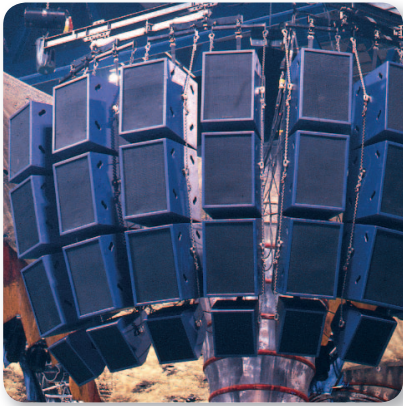

Guitar Amplifiers

VINTAGE V55 INFINIUM

55-Watt Vintage 2-Channel Tube Combo with
INFINIUM Tube Life Multiplier,
12" TURBOSOUND Speaker, and Reverb

TURBOSOUND - The Sound Difference

A world-leading British designer and manufacturer of professional loudspeaker systems, TURBOSOUND has been building cutting-edge speakers for more than 30 years, and won the venerable Queen's Award for Innovation numerous times for their highly acclaimed loudspeaker designs. You will find TURBOSOUND's distinguished products not only touring with the best-known international artists, but also in countless major venues worldwide.

BUGERA is proud to incorporate world-famous, custom-engineered TURBOSOUND speakers into their products for the ultimate in high-quality audio reproduction. Find out more about TURBOSOUND's amazing legacy, by visiting their extensive website.