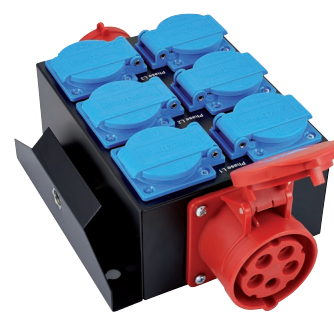

### Features:

- ✓ **Input:** appliance plug CEE 16 A / 400 V (red)
- ✓ **Output:** 6 × safety sockets with hinged cover
- ✓ **3 × phase control lights**
- ✓ **Power supply:** 400 V, 50 Hz ~
- ✓ **max. total power:** 11040 W
- ✓ **max. total current:** 48 A
- ✓ **max. rated power / phase:** 3680 W
- ✓ **max. rated current / phase:** 16 A
- ✓ **Internal wiring:** 2.5 mm<sup>2</sup>
- ✓ **Protection class**
- ✓ **Safety sockets closed:** IP54
- ✓ **Safety sockets open:** IP20
- ✓ **Panel mounting appliance inlet:** IP44
- ✓ **Metal housing**
- ✓ **Dimensions (W × H × D):** 190 × 75 × 285 mm
- ✓ **Weight:** 1.20 kg

This device is intended to be used for operating voltage distribution via safety sockets. Any other use or use under other operating conditions is considered to be improper and may result in personal injury or property damage. No liability will be assumed for damages resulting from improper use.