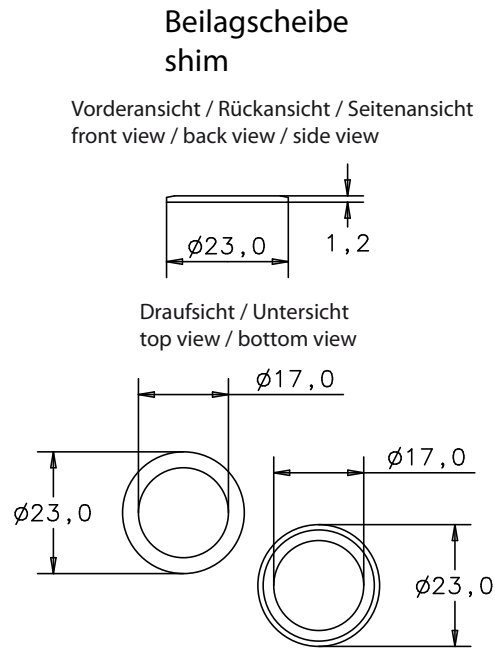

Bass Mechanik - BM Light
 Bass Machine Head - BM Light

alle Maße in [mm] / all measures in [mm]