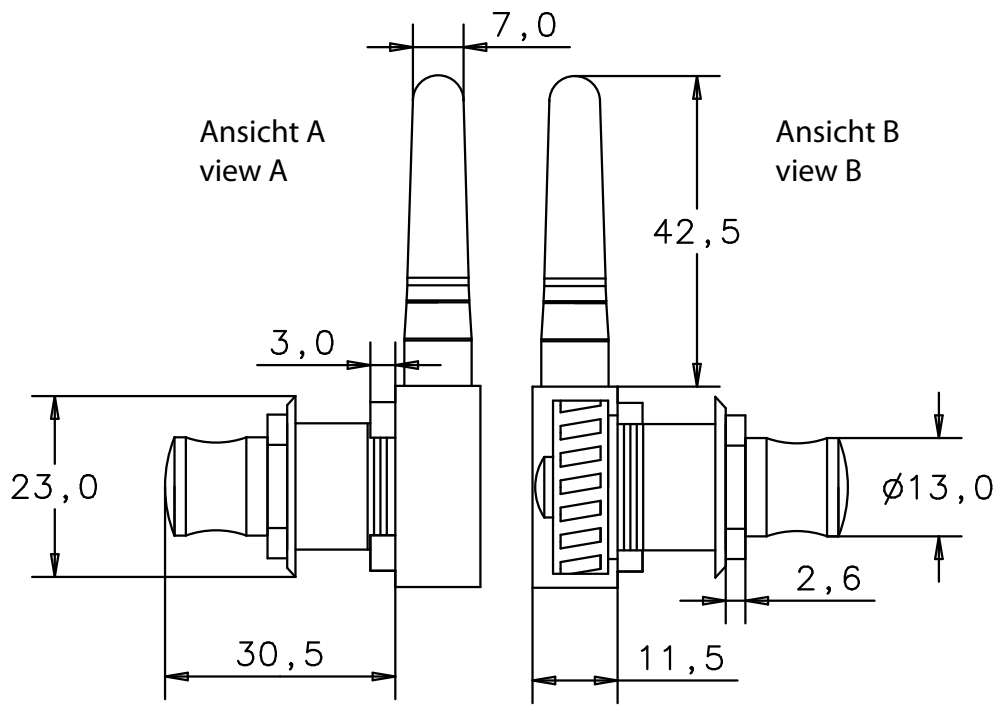

Bass Mechanik - BM Light
 Bass Machine Head - BM Light

alle Maße in [mm] / all measures in [mm]