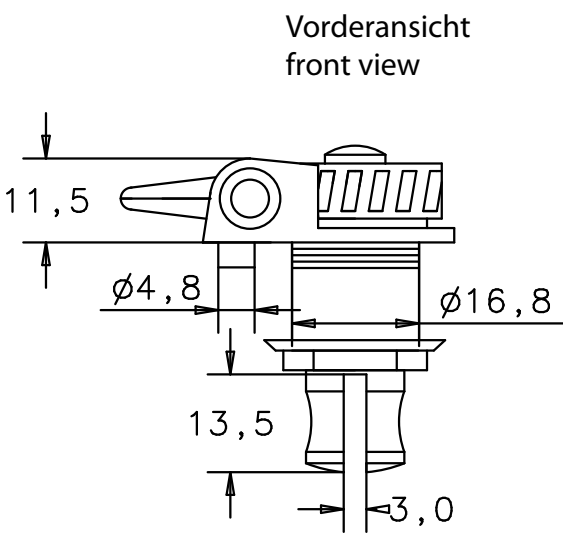

Bass Mechanik - BM Light
 Bass Machine Head - BM Light

alle Maße in [mm] / all measures in [mm]